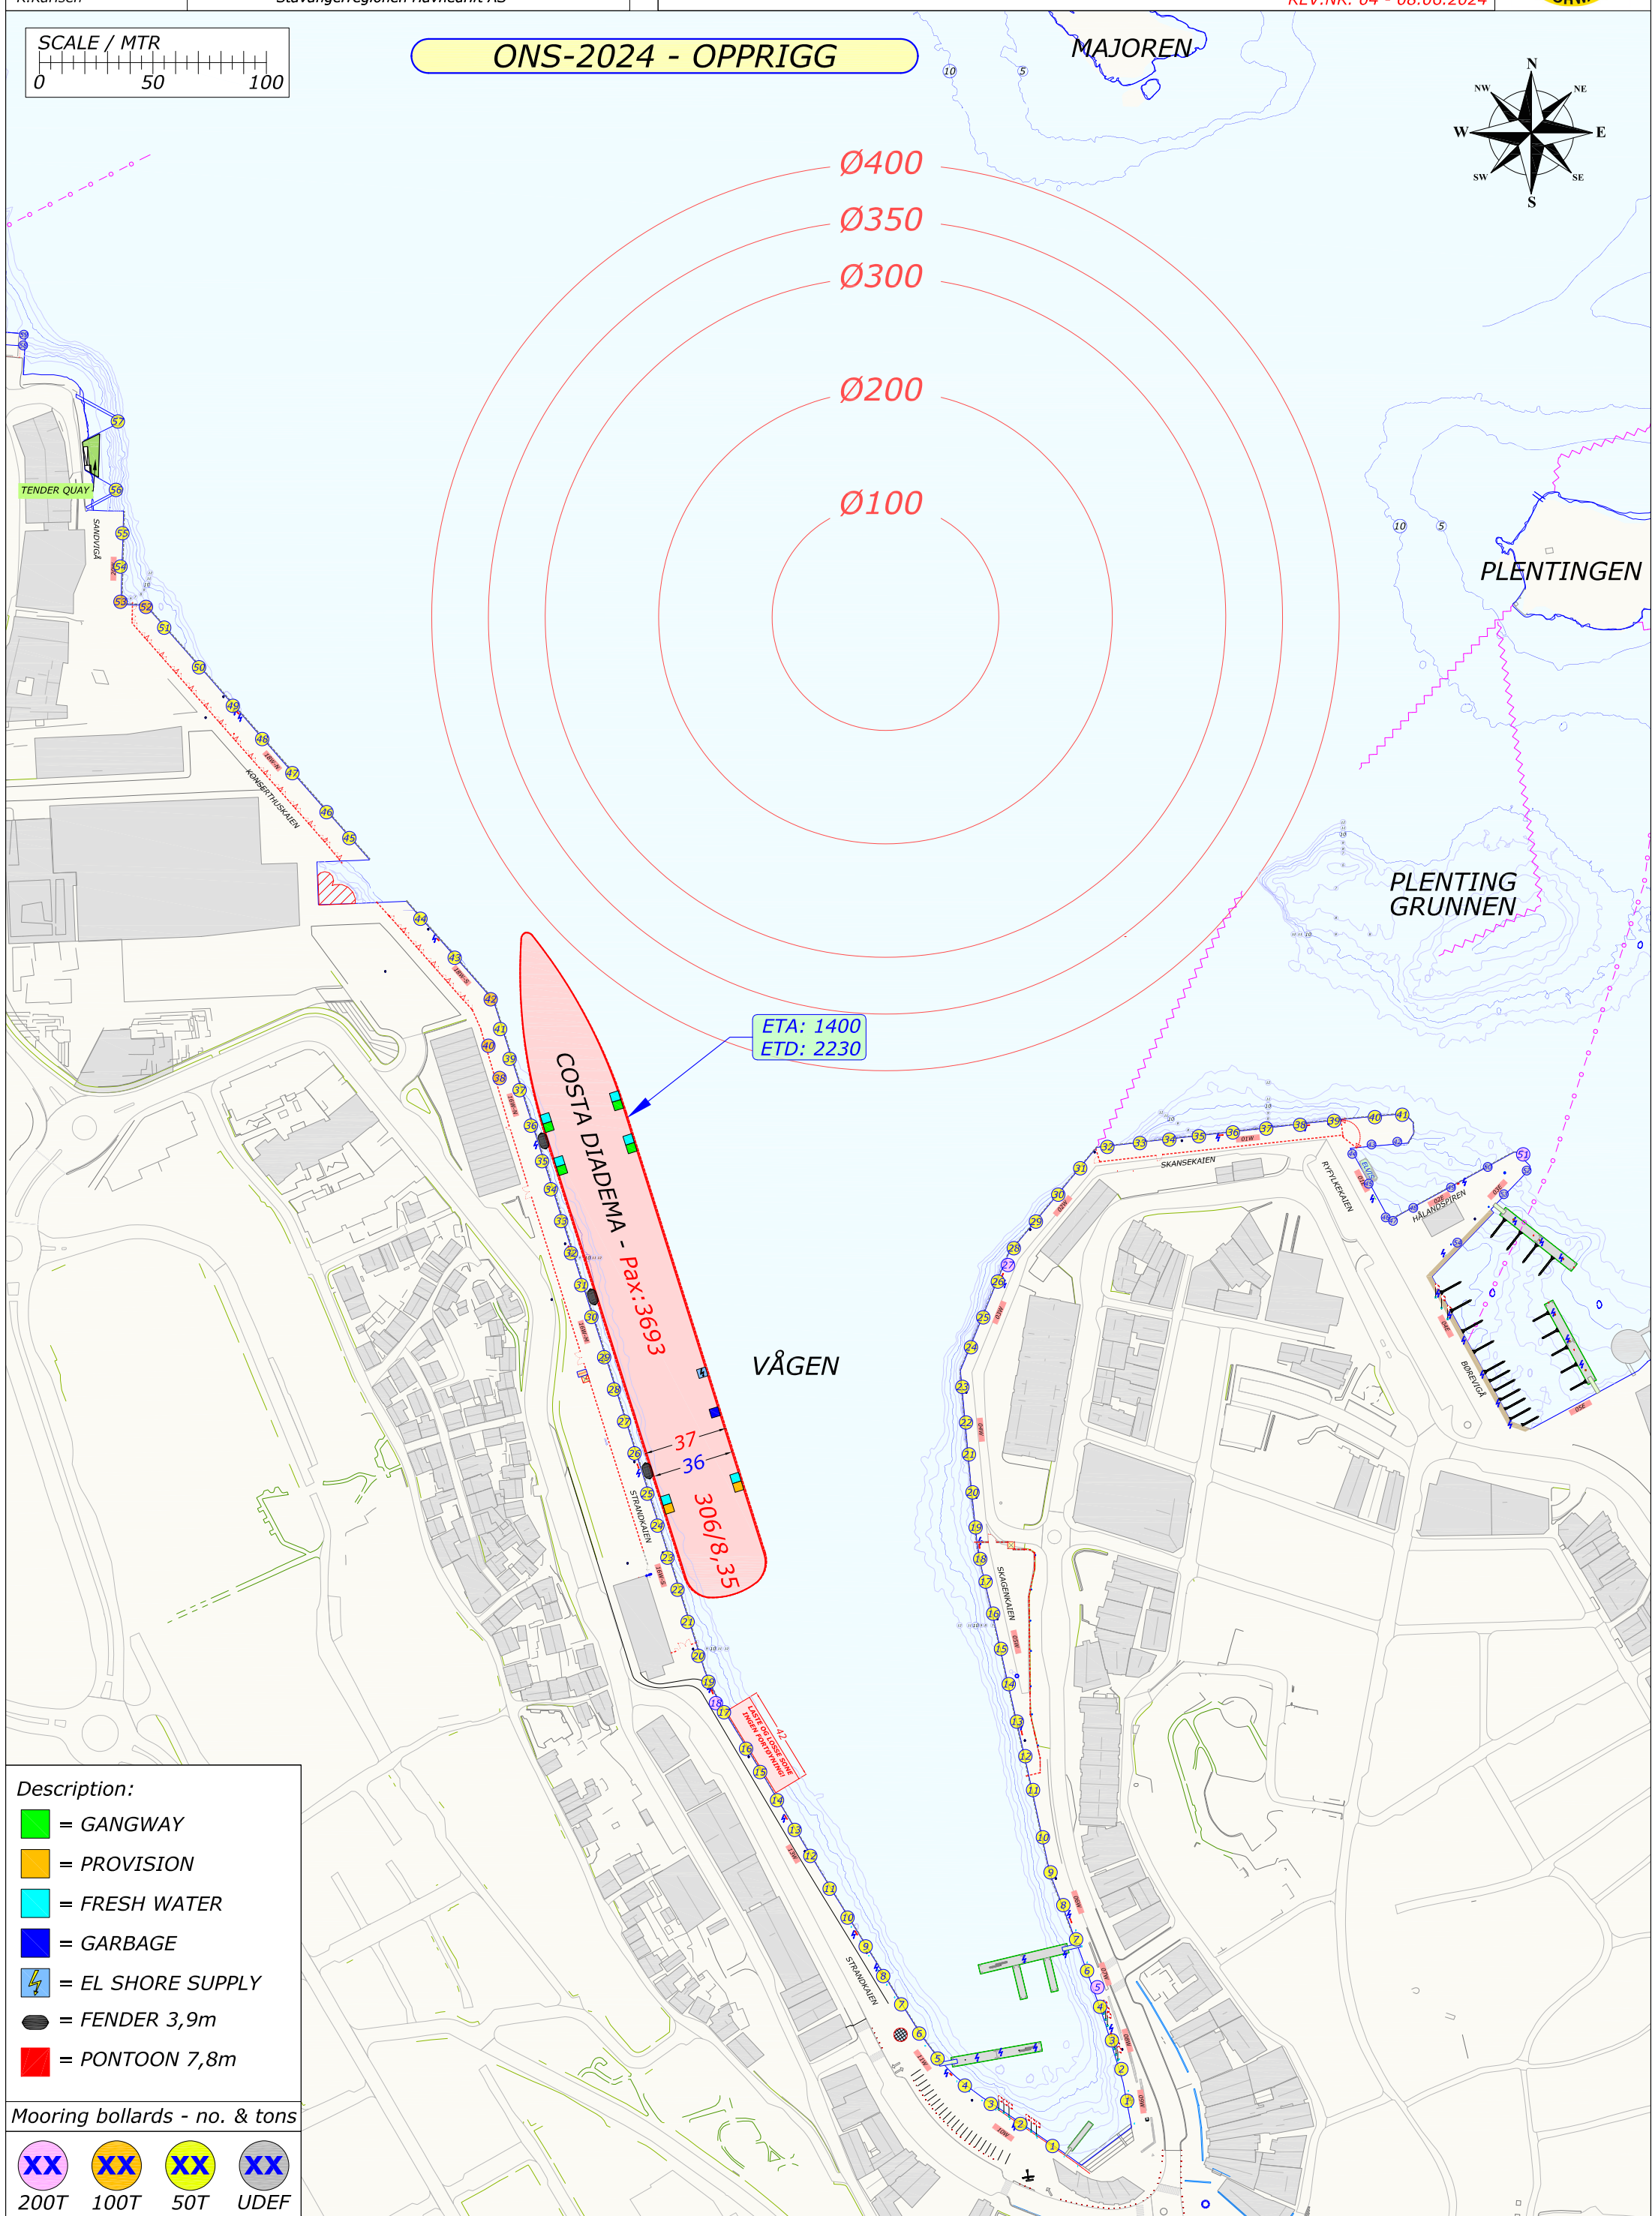

**ONS-2024 - OPPRIGG**

- Description:**
- = GANGWAY
  - = PROVISION
  - = FRESH WATER
  - = GARBAGE
  - ⚡ = EL SHORE SUPPLY
  - = FENDER 3,9m
  - = PONTOON 7,8m

- Mooring bollards - no. & tons**
- XX 200T
  - XX 100T
  - XX 50T
  - XX UDEF